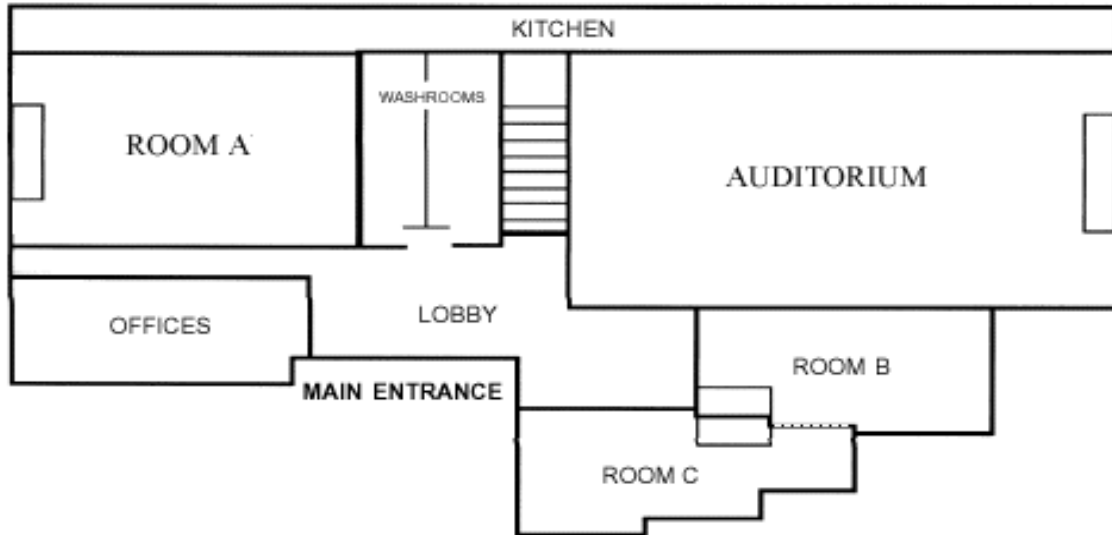

Main Level

Maximum Capacity:	Dimensions:	Alcohol Licenced:	Non-Licenced:
AUDITORIUM I	116'x67' (7772sqft)	586 Guests	740 Guests
Room A	80'x47' (3760sqft)	250 Guests	315 Guests
Room B	49x34' (1396sqft)	117 Guests	148 Guests
Room C	58'x35' (1533sqft)	125 Guests	157 Guests

Second Level

Maximum Seating Capacity:		
ART GALLERY	39.5'X25.5 (909sqft)	40 Guests
ROOM 4	34.5'x17' (587sqft)	40 Guests
ROOM 5	34.5'x17' (586sqft)	40 Guests