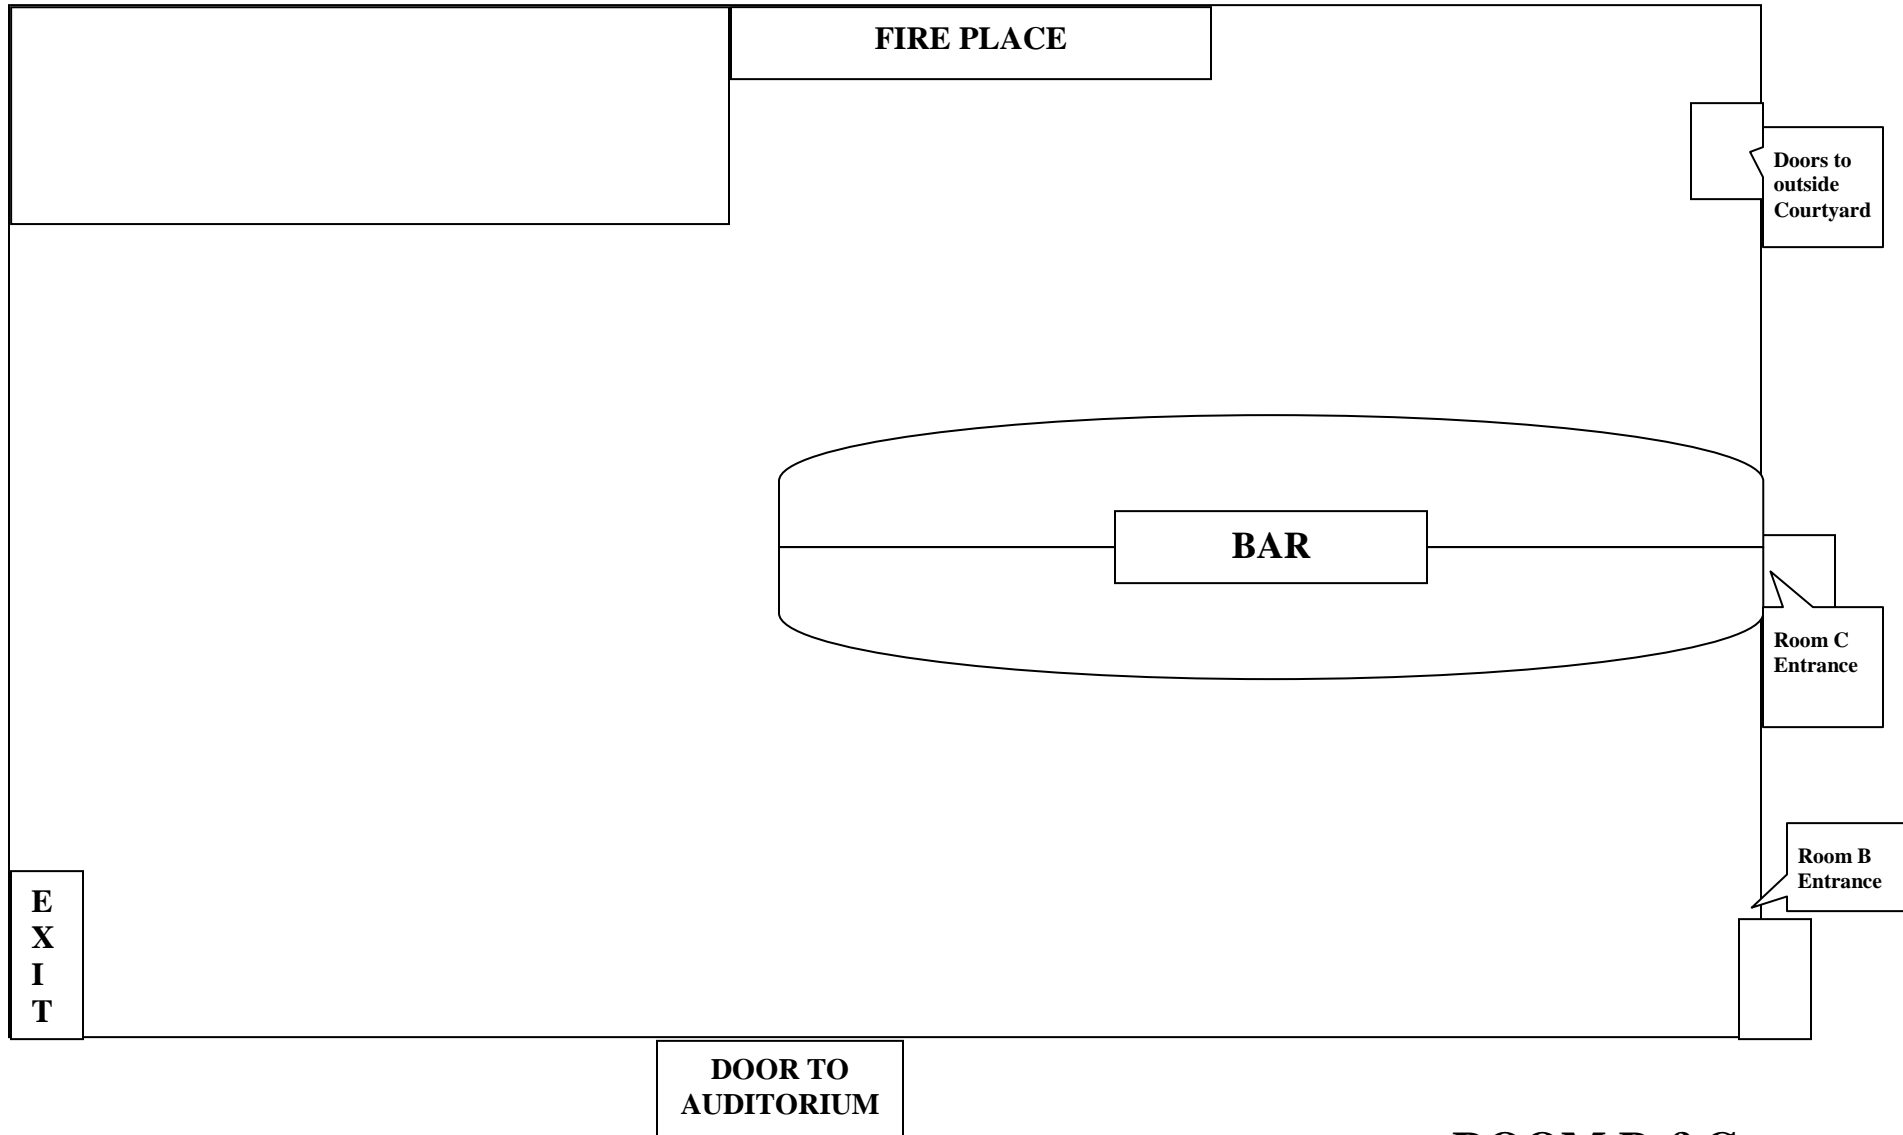

*CROATIAN
CULTURAL CENTRE*

ROOM B & C
107' X 69' (2929 SQFT)