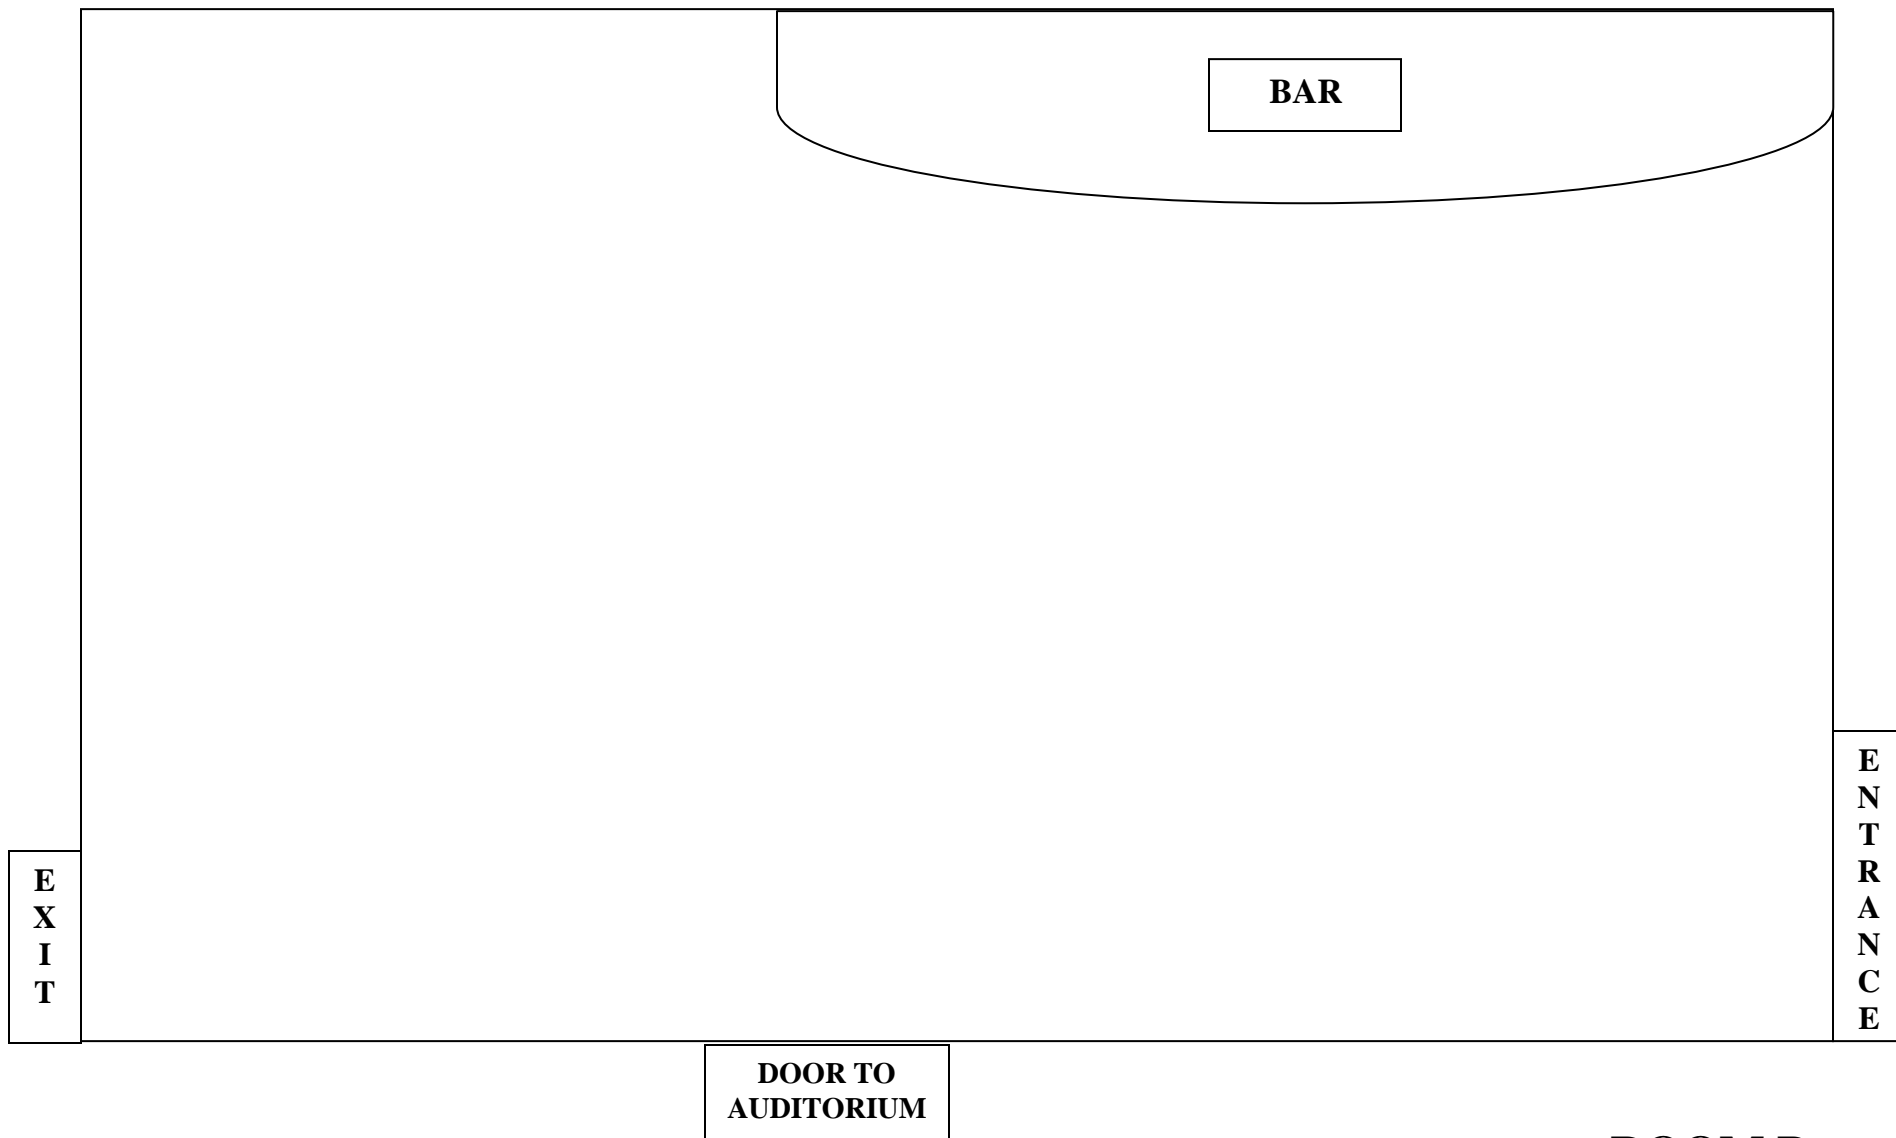

*CROATIAN
CULTURAL CENTRE*

ROOM B

49' X 34' (1396SQFT)